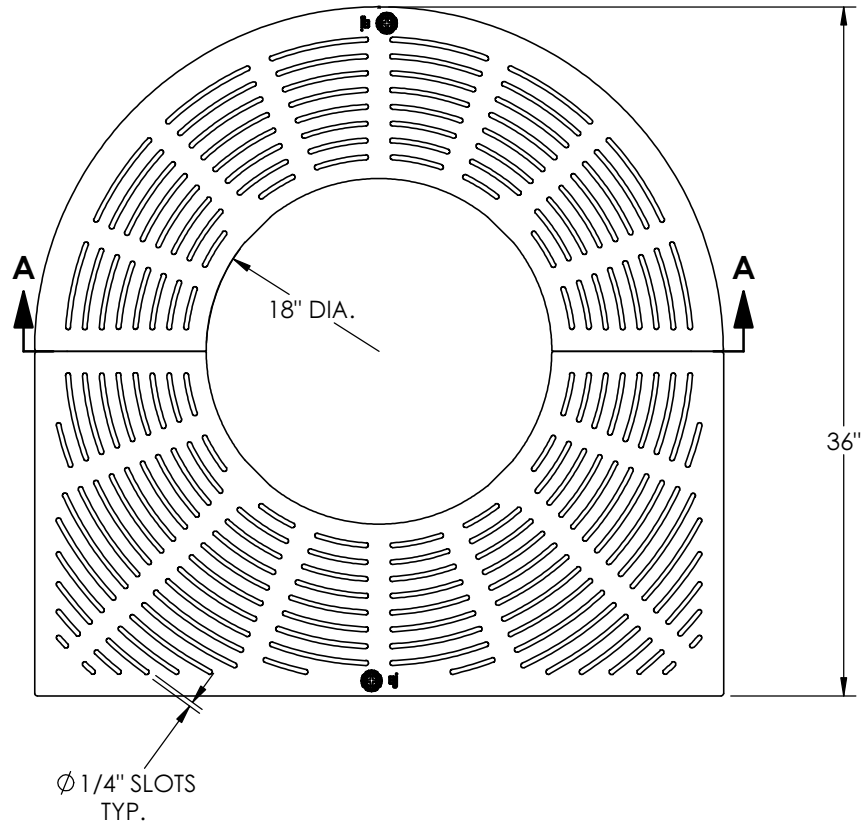

8973/8953 PLAZA Tree Grate Set

Supplied By:
**TRENCHDRAIN
SUPPLY**
877-903-7246
www.trenchdrainsupply.com

Product Number

00895331C02

Design Features

- Materials
 - Tree Grate Gray Iron (CL35B)
 - Tree Grate Gray Iron (CL35B)
- Design Load
 - Non-Traffic
- Open Area
 - 151.7 sq.in.
- Coating
 - Undipped
- √ Designates Machined Surface

Certification

-
- ASTM A48
-
- Country of Origin: USA

Major Components

00895331
00897331

Drawing Revision

4/22/2014 Designer: MAH
Revised By:

Disclaimer

Weights (lbs/kg), dimensions (inches/mm) and drawings provided for your guidance. We reserve the right to modify specifications without prior notice.