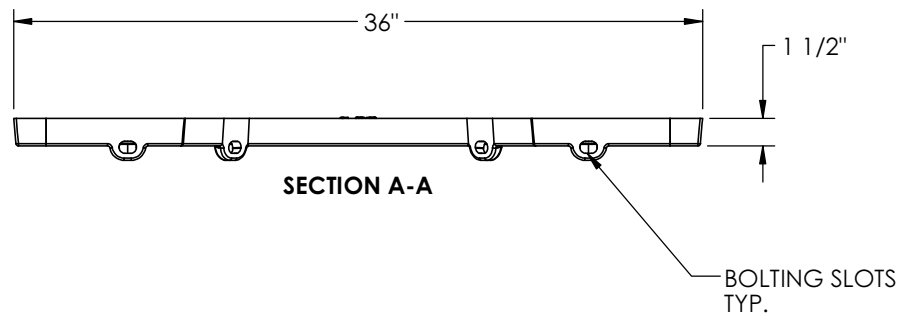

8973/8953 PLAZA Tree Grate Set

Supplied By:
**TRENCHDRAIN
SUPPLY**
877-903-7246
www.trenchdrainsupply.com

Product Number

00895331C02

Design Features

- Materials
 - Tree Grate Gray Iron (CL35B)
 - Tree Grate Gray Iron (CL35B)
- Design Load
 - Non-Traffic
- Open Area
 - 151.7 sq.in.
- Coating
 - Undipped
- √ Designates Machined Surface

Certification

-
- ASTM A48
-
- Country of Origin: USA

Major Components

00895331
00897331

Drawing Revision

4/22/2014 Designer: MAH
Revised By:

Disclaimer

Weights (lbs/kg), dimensions (inches/mm) and drawings provided for your guidance. We reserve the right to modify specifications without prior notice.